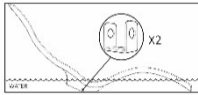

CV-S010.9003 S010 Serendipity Beyaz / White

CV-S010-80.7016 S010/80 Serendipity Antrasit / Anthracite

Isıtmalı model / with electrical heater 120 W – 24 VDC

CV-S960 Sualtı ankraj / Underwater support

SERENDIPITY® S130 - Şezlong / Chaise