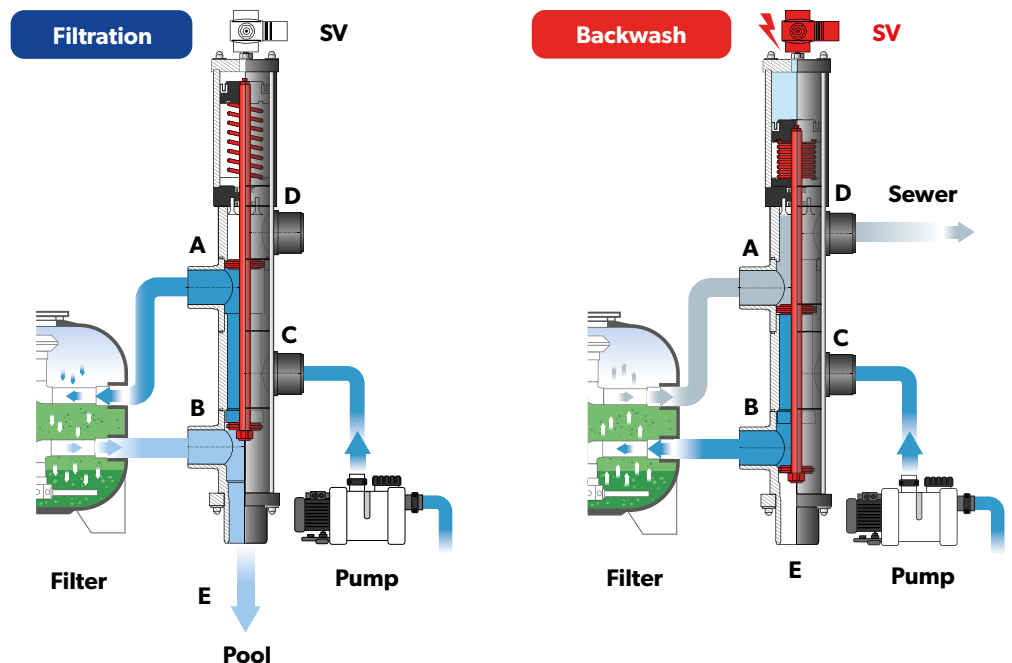

Electrical connection:

230V/50Hz

SV Solenoid valve

A Filter connection (inlet)

B Filter connection (outlet)

C Connection to the filtration pump

D Connection to the backwash pipe (sewer)

E Connection to the pool (filtered water)