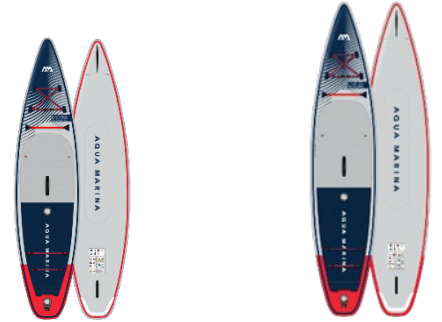

Spor / Sport

Aqua Marina ISUP
TOURING

HYPER üç kelimeyle gezinti, keşif, macera! Sahip olduğu Double Chamber Teknolojisi ile ekstra güvenli ve sağlamdır. Yenilenen modeli daha fazla paralel rayları ve genişletilmiş kuyruğu ile sportif, temiz ve düz sürüş sağlar. Yeni Sup kullanıcıları için dahi, kürek çekmesi kolay, dengeli ve hızlıdır. Ekstra büyük alanı ile sizi ve bagajınızı kuru tutar. Yeni Double Chamber Teknolojisinin getirdiği eşsiz sertlik ve stabilite HYPER'ı kamp malzemeleri taşımak için ideal hale getirirken, aerodinamik yapısı yüksek hızda daha uzun süre kürek çekmenizi sağlar. HYPER her gezginin favori ulaşım aracı olacaktır.

HYPER is in three words: excursion, exploration, adventure! It is extra safe and robust with its Double Chamber Technology. The refreshed model with more parallel rails and an extended tail provides a sporty, clean and flat ride. Easy to paddle, stable and fast, even for new Sup users. The extra-large space keeps you and your luggage dry. The unmatched stiffness and stability of the new Double Chamber Technology makes the HYPER ideal for carrying camping gear, while its aerodynamic construction allows you to paddle longer at high speed. HYPER will be every traveler's favorite means of transportation.

Model		HYPER 350	HYPER 381
Kod / Code		BT-23HY01	BT-23HY02
Genişlik / Width		79 cm	81 cm
Uzunluk / Length		350 cm	381 cm
Kalınlık / Thickness		15 cm	15 cm
Ağırlık / Weight		11,5 kg	12,5 kg
Yük kapasitesi / Payload		max. 150 kg	max. 170 kg
Hava basıncı / Air pressure		max. 15 psi	max. 15 psi
Kürek / Paddle		Hariç /excluded	Hariç /excluded
Fin tipi / Fin type		SAFS	SAFS
Fiyatı / Price $ KDV hariç / without VAT	E	610,00 $	650,00 $
Fiyatı / Price $ 20% KDV dahil / with VAT	E	732,00 $	780,00 $

Sırt çantası, hava pompası ve emniyet kayışı dahildir. / Backpack, air pump and safety leash included.