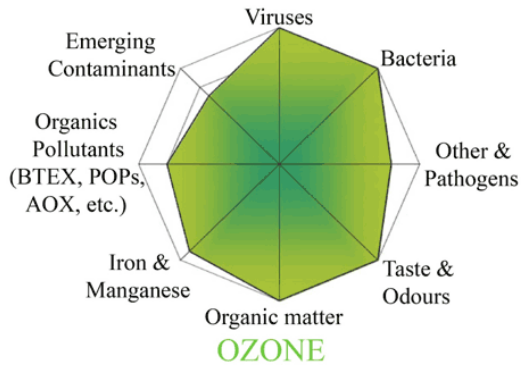

3 reasons for the DA-GEN:

1. Highly efficient electrodes: require very low conductivity: Only 1.0kg NaCl or 1.5kg MgCl₂ is needed => low corrosion risk and high production of free radicals
2. Automatic measuring and controlling of free chlorine, pH and APF®: Guarantees crystal clear water and safe disinfection without chlorine smell
3. 24/7 full control with integrated Wi-Fi module

DAISY+ = Pool water in drinking water quality

Virusesr Bacteria Other & Pathogens Organic Pollutans
Virusler Bakteriler Diğer ve patojenler Organik kirleticiler