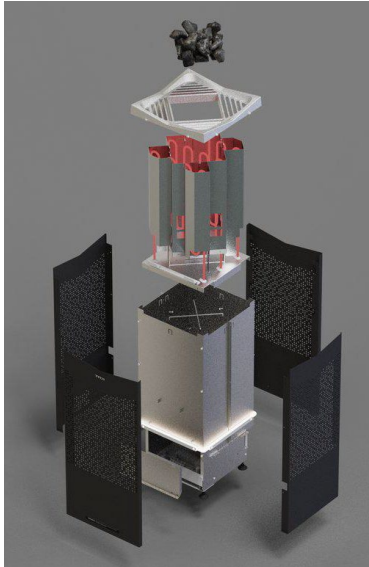

Ölçüleri / Dimension	Output	Sauna hacmi / volume	Taş / Stone	h*	a**
365 x 365 x 806 (h) mm	6,6 kW	4 – 8 m³	20 kg	1900 mm	50 mm
365 x 365 x 806 (h) mm	8,0 kW	6 – 12 m³	20 kg	1900 mm	50 mm
365 x 365 x 806 (h) mm	10,5 kW	10 – 18 m³	20 kg	1900 mm	50 mm

h*: minimum. Tavan yüksekliği, minimum ceiling height

a**: minimum yan duvara mesafe / minimum distance from side wall