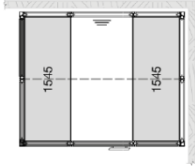

PANACEA STEAM 1717
Size: 1725 x 1725 mm

PANACEA STEAM 2117
Size: 2125 x 1725 mm